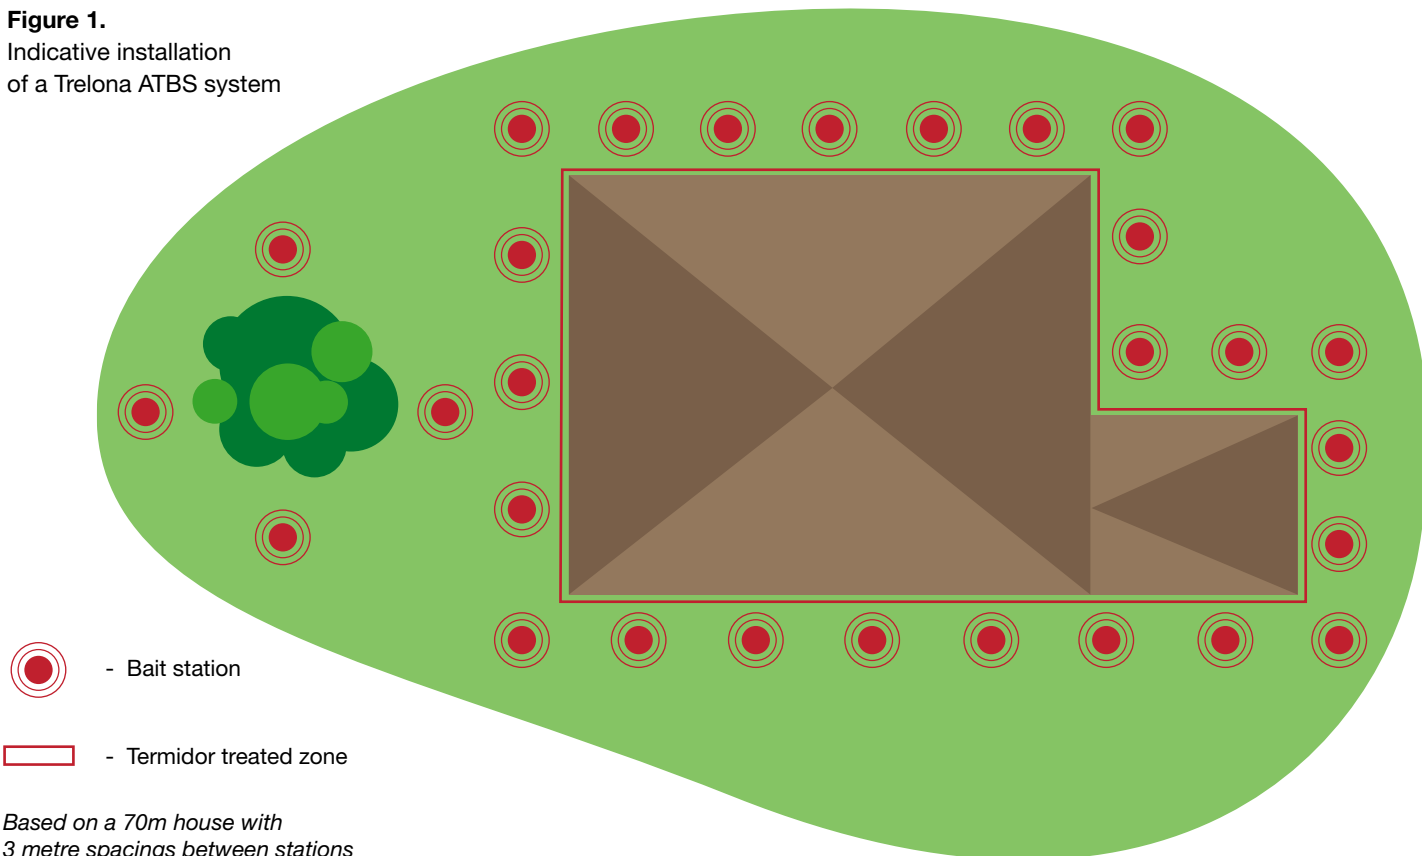

Combined protection - unmatched peace of mind

The unique advantage of Trelona ATBS is that it can be used in combination with Termidor Residual termiticide and insecticide and Termidor HE high-efficiency termiticide.

Termidor has been the most trusted name in termite control since 2002 and has been the benchmark for termiticides in the Australian market. This trusted technology can now be combined with the most advanced baiting system available.

Due to termite risk or construction design, a combined treatment may provide the most adequate and thorough protection for your home (Figure 1). Where required or in instances where additional “peace of mind” is desired, your pest management professional may design a treatment plan combining the power of these two trusted technologies.

Figure 1.

Indicative installation
of a Trelona ATBS system

Trelona® ATBS
Advance® Termite Bait System

PESTAWAY
PEST MANAGEMENT

(07) 4055 1055