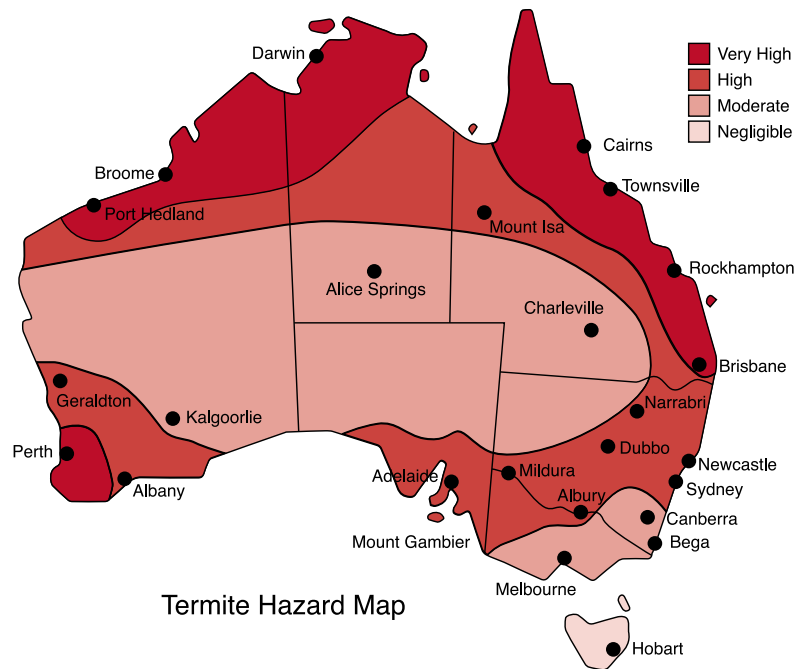

Trelona® ATBS

Advance® Termite Bait System

 **BASF**

We create chemistry

Homeowner Guide

Professionally installed by:

PESTAWAY
PEST MANAGEMENT

Termite Issues in Australia

Termites are a highly destructive pest and a major cause of economic damage to homes around Australia. One in three homes in Australia has been affected by termite damage. There are hundreds of termite species around Australia, although only a small number of these species are responsible for structural damage to our homes.

Although the coastal belt and northern parts of Australia are generally regarded as the highest-risk areas for subterranean termite infestation, economically significant species, which damage timber, are found throughout mainland Australia. In reality, any structure containing wood is at risk of subterranean termite infestation whether in the city, suburbs or country, unless protective measures are taken.